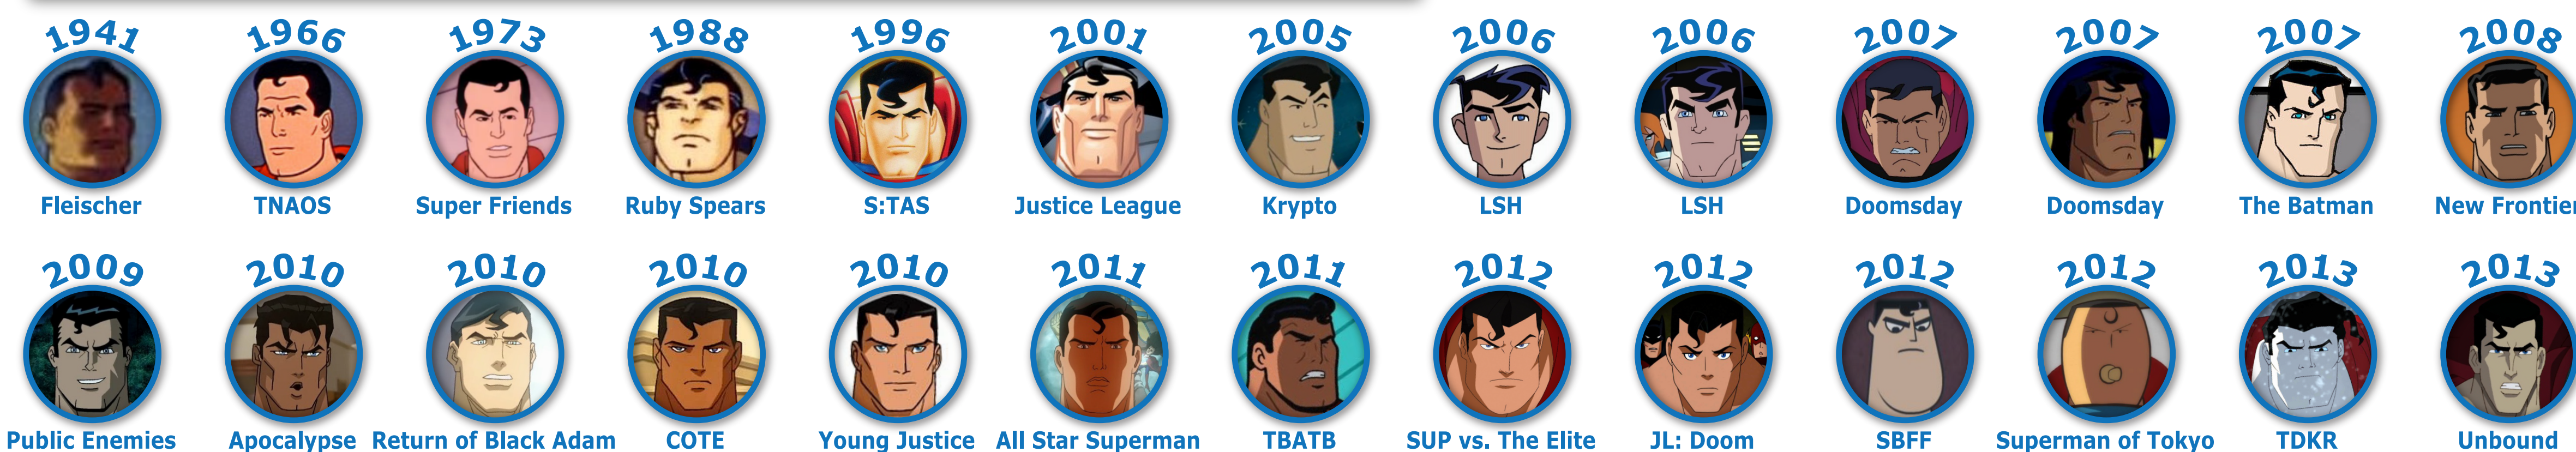

75 YEARS: 1938-2013

THE CHANGING FACE OF SUPERMAN

SupermanHomepage.com

Comic Books

Live Action (TV Shows, Movies, and Live Performances)

Animation (Cartoons and Animated Movies)

Eseworlds and Other Comic Book Variations

Marketing and Promotional Images

NOTES: The purpose of this infographic is to show the evolution of Superman's appearance since his debut in 1938. We've attempted to include examples from comic book artists who made the biggest contribution to Superman's look, including examples from Superman's co-creator Joe Shuster, Wayne Boring, Win Mortimer, Jack Kirby, Curt Swan, Neal Adams, José Luis García-López, John Byrne, Dan Jurgens, Alex Ross, Jim Lee, Gary Frank, and many more. The section on "Elseworlds and Other Comic Book Variations" is far from complete, however we deemed it important to show some of the more prominent examples of how Superman's appearance has been modified in these types of "imaginary" stories over the years.