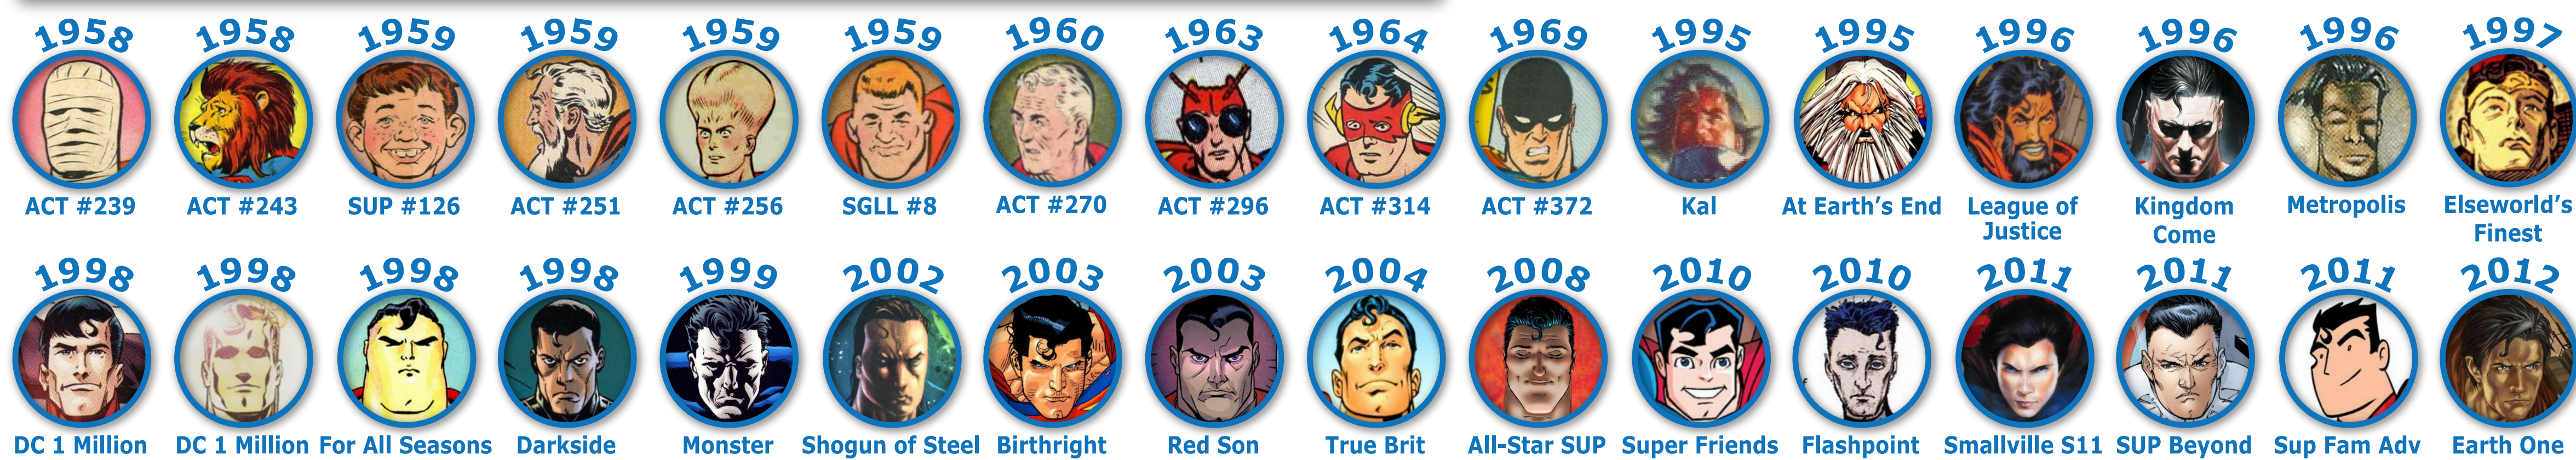

75 YEARS: 1938-2013

THE CHANGING FACE OF SUPERMAN

SupermanHomepage.com

Comic Books

Live Action (TV Shows, Movies, and Live Performances)

Animation (Cartoons and Animated Movies)

Eseworlds and Other Comic Book Variations

Marketing and Promotional Images

NOTES: The purpose of this infographic is to show the evolution of Superman's appearance since his debut in 1938. We've attempted to include examples from comic book artists who made the biggest contribution to Superman's look, including examples from Superman's co-creator Joe Shuster, Wayne Boring, Win Mortimer, Jack Kirby, Curt Swan, Neal Adams, José Luis García-López, John Byrne, Dan Jurgens, Alex Ross, Jim Lee, Gary Frank, and many more. The section on "Elseworlds and Other Comic Book Variations" is far from complete, however we deemed it important to show some of the more prominent examples of how Superman's appearance has been modified in these types of "imaginary" stories over the years.